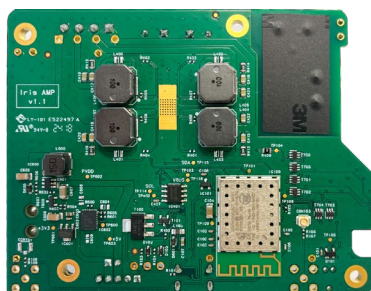

IRIS AMP SERIES

Iris DSP Amplifier Module

Revolutionizing Wireless Sound Experience

The Iris DSP Amplifier Module drives your passive loudspeakers and makes them wireless. The compact module is designed for mounting inside the loudspeaker, blending seamlessly with the loudspeaker design while keeping all the renowned capabilities of the Iris product range.

The highly efficient module delivers a staggering 2x50-watt power and a full 20 Hz to 20 kHz audio range, capturing every nuance of your content. The integrated DSP enables functionalities like crossover, PEQ, compressor, and limiter. This guarantees optimized loudspeaker performance, allowing for precise management of crossover, PEQ, delay, and limiter settings.

Unlike traditional solutions, the integrated wireless receiver operates on the 1.9 GHz band, avoiding the congestion that constantly affects Bluetooth and Wi-Fi while streaming audio. Whether your setup is within a 50-meter indoor environment or extends up to 300 meters outdoors, the Iris technology guarantees consistent and high-quality sound distribution. And it achieves all this at a latency as low as 16.5ms.

Our intuitive companion apps ensure a seamless setup. The Iris DSP Amplifier Module can join any Iris audio network available on the premises. And with a network capacity of 50 receivers per network scalability is never an issue.

Iris DSP Amplifier Module (rear)